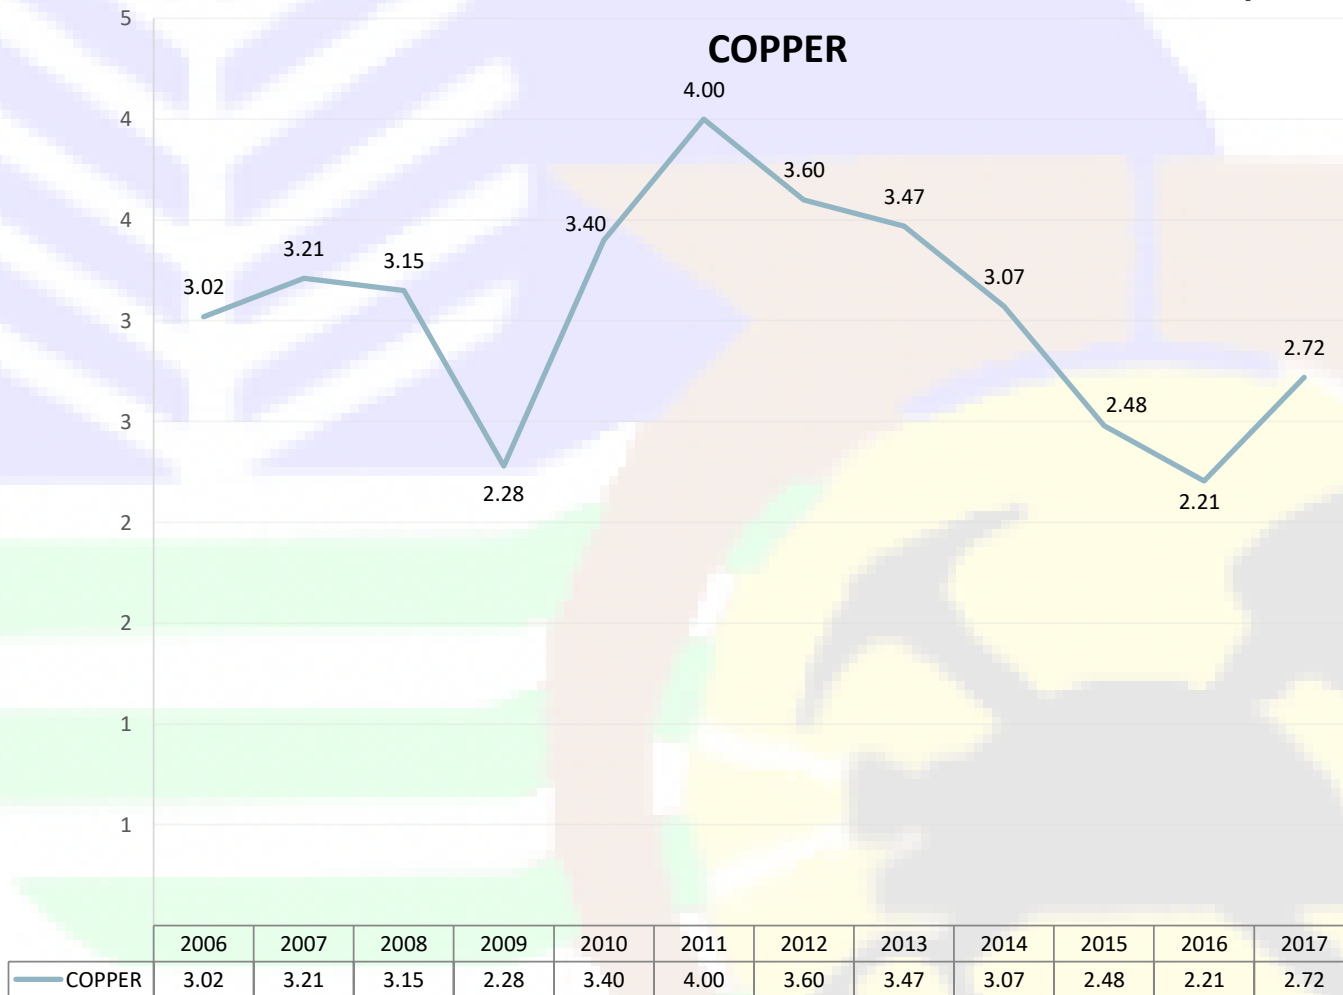

HISTORICAL LME ANNUAL AVERAGE METAL PRICE (US\$/lb.)

Source : London Metal Exchange