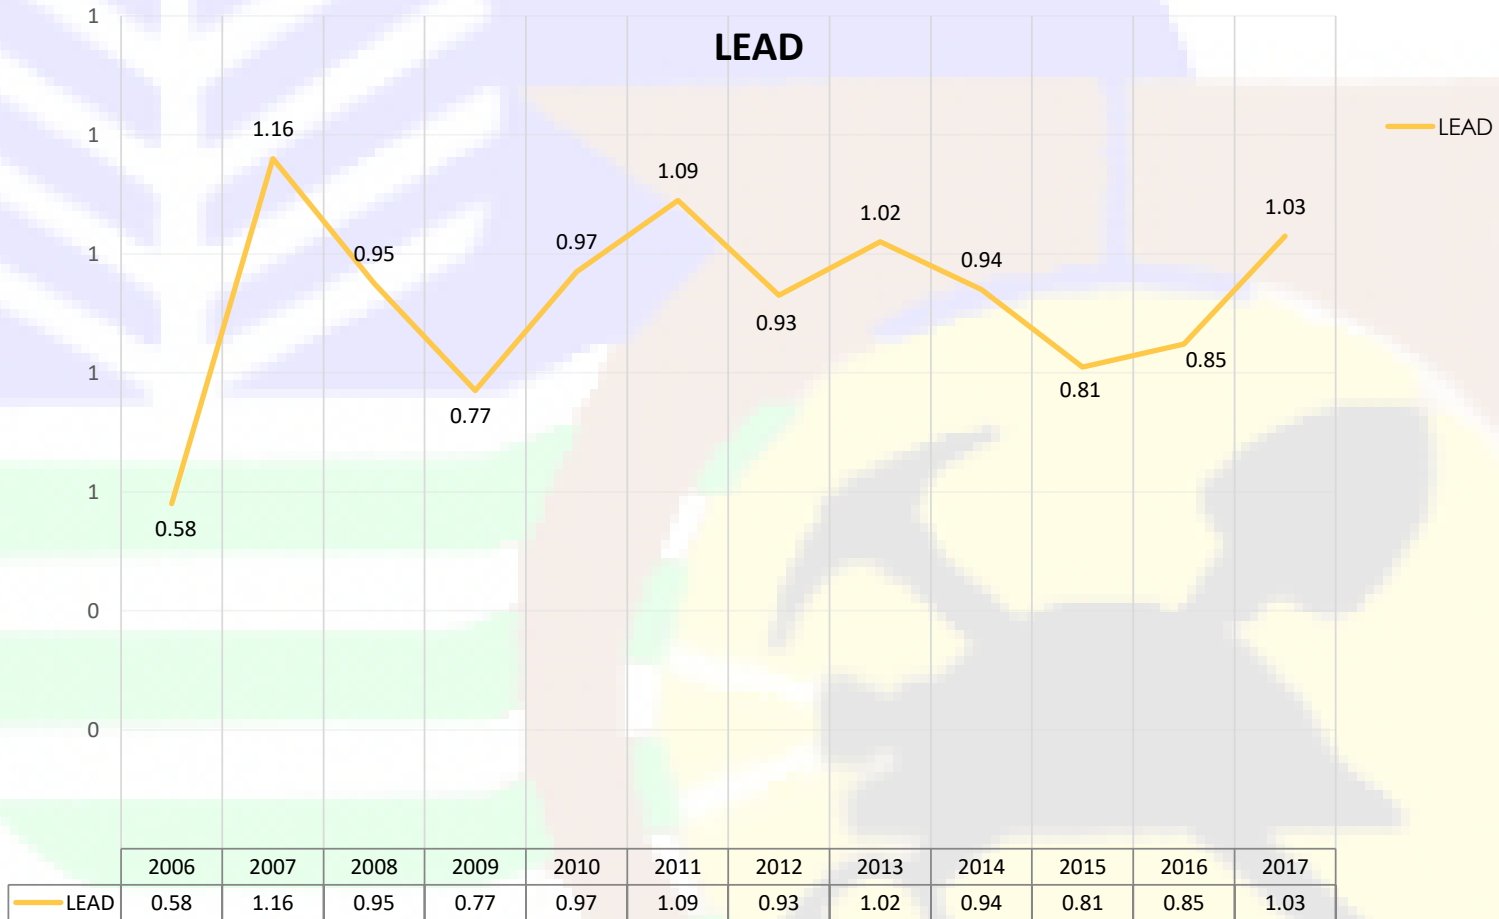

HISTORICAL LME ANNUAL AVERAGE METAL PRICE (US\$/lb.)

Source : London Metal Exchange