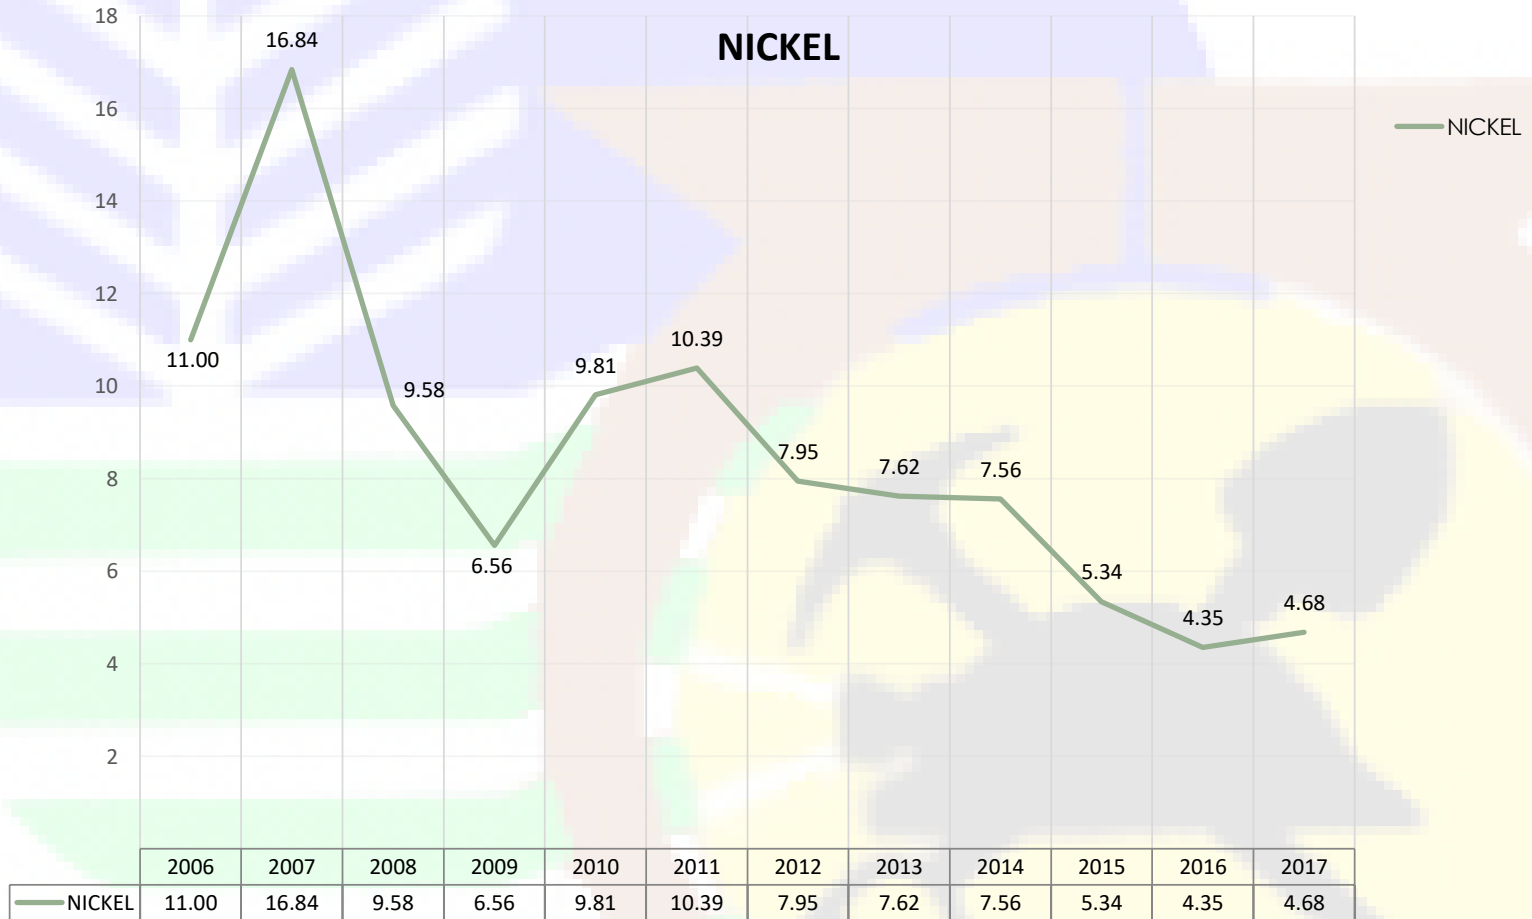

HISTORICAL LME ANNUAL AVERAGE METAL PRICE (US\$/lb.)

Source : London Metal Exchange