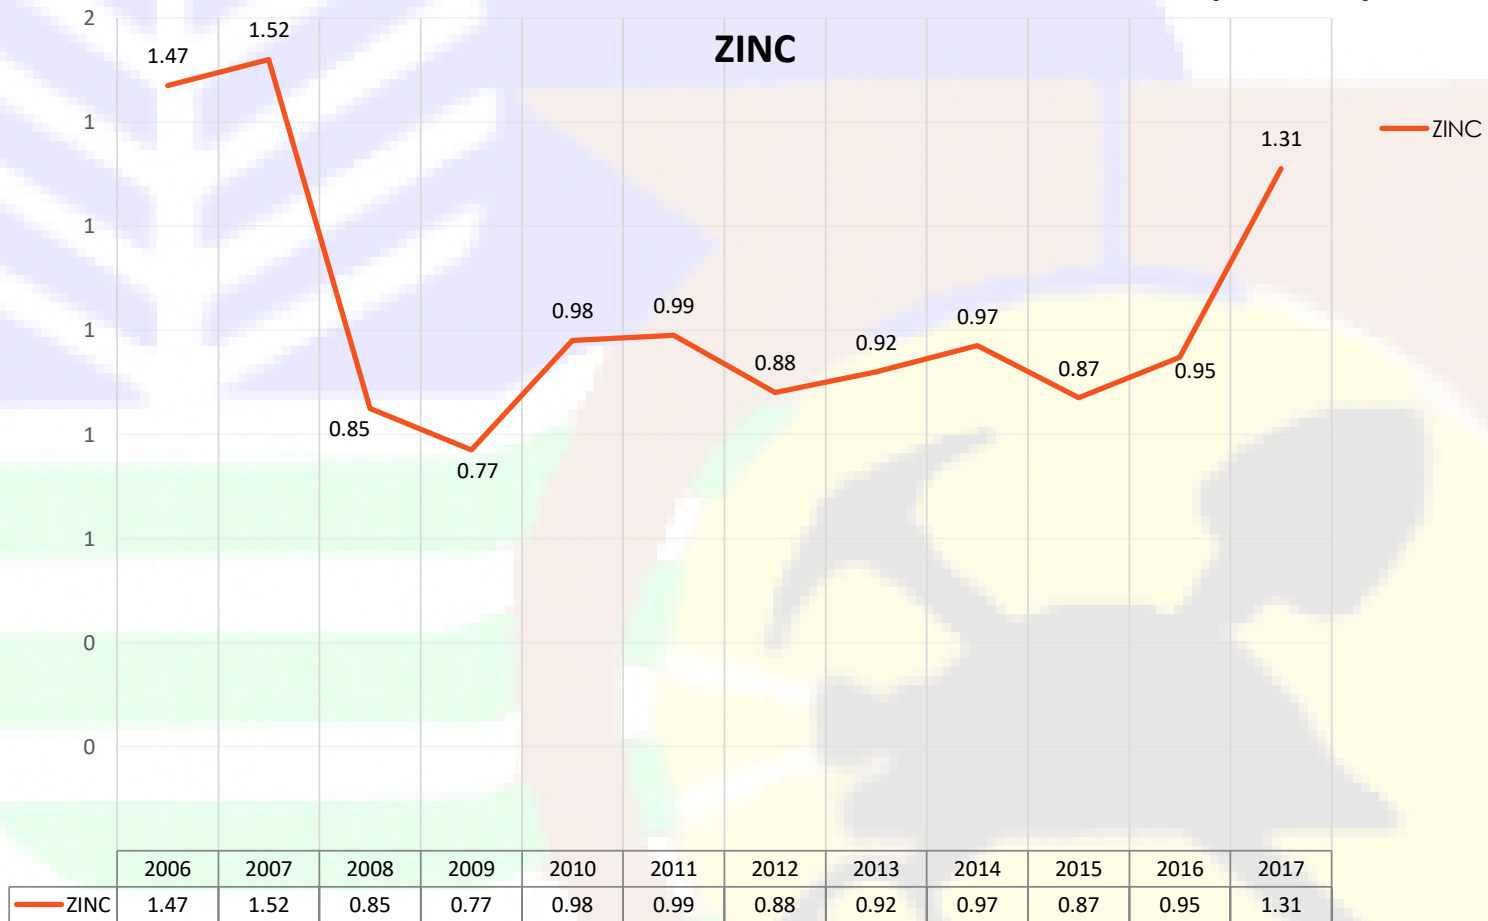

## HISTORICAL LME ANNUAL AVERAGE METAL PRICE (US\$/lb.)

Source : London Metal Exchange