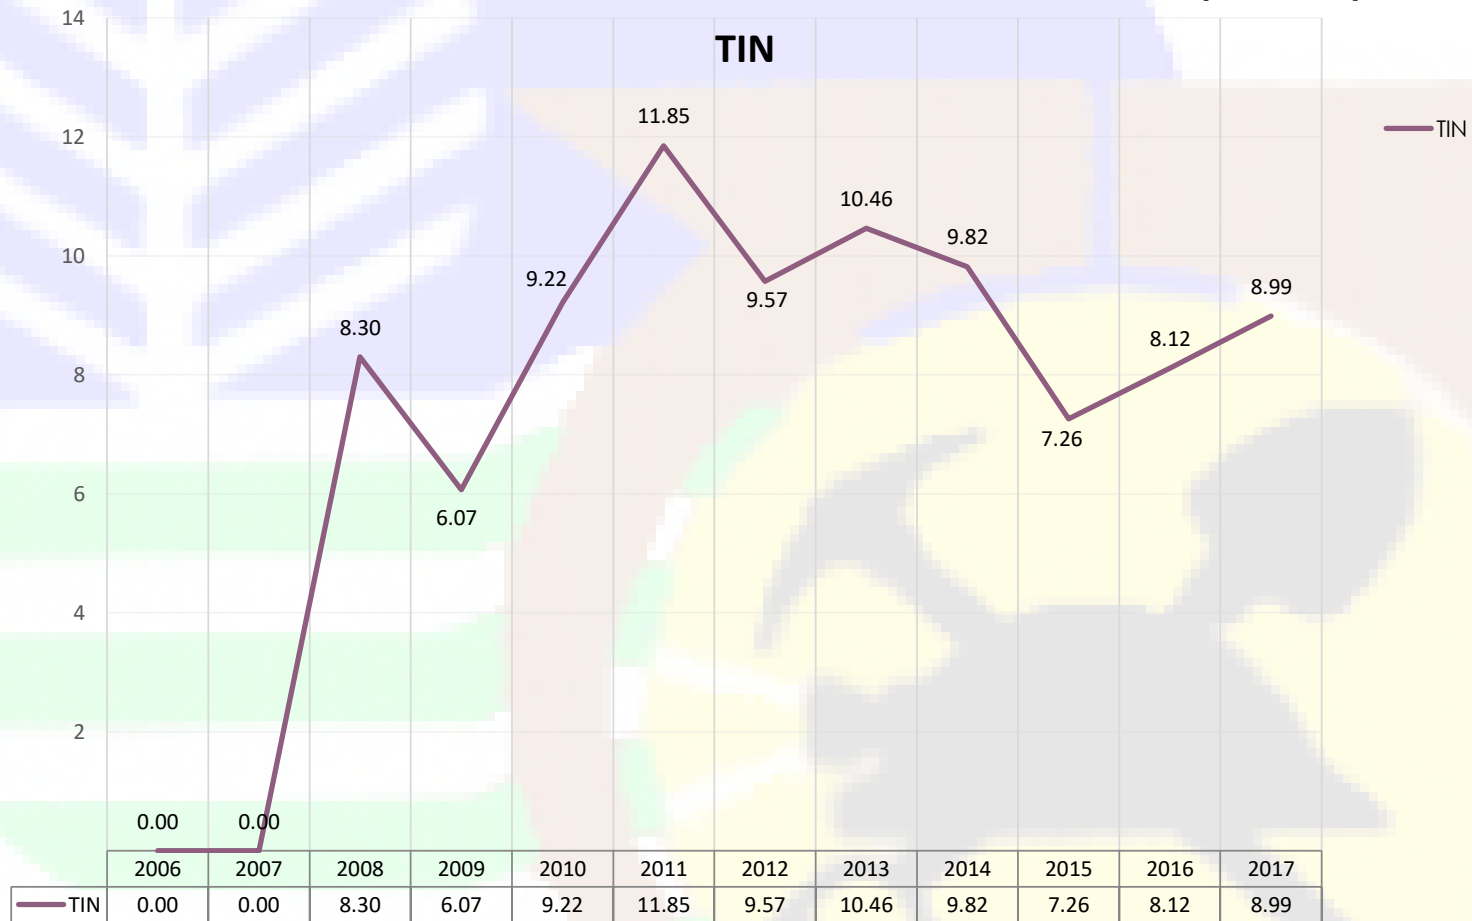

HISTORICAL LME ANNUAL AVERAGE METAL PRICE (US\$/lb.)

Source : London Metal Exchange