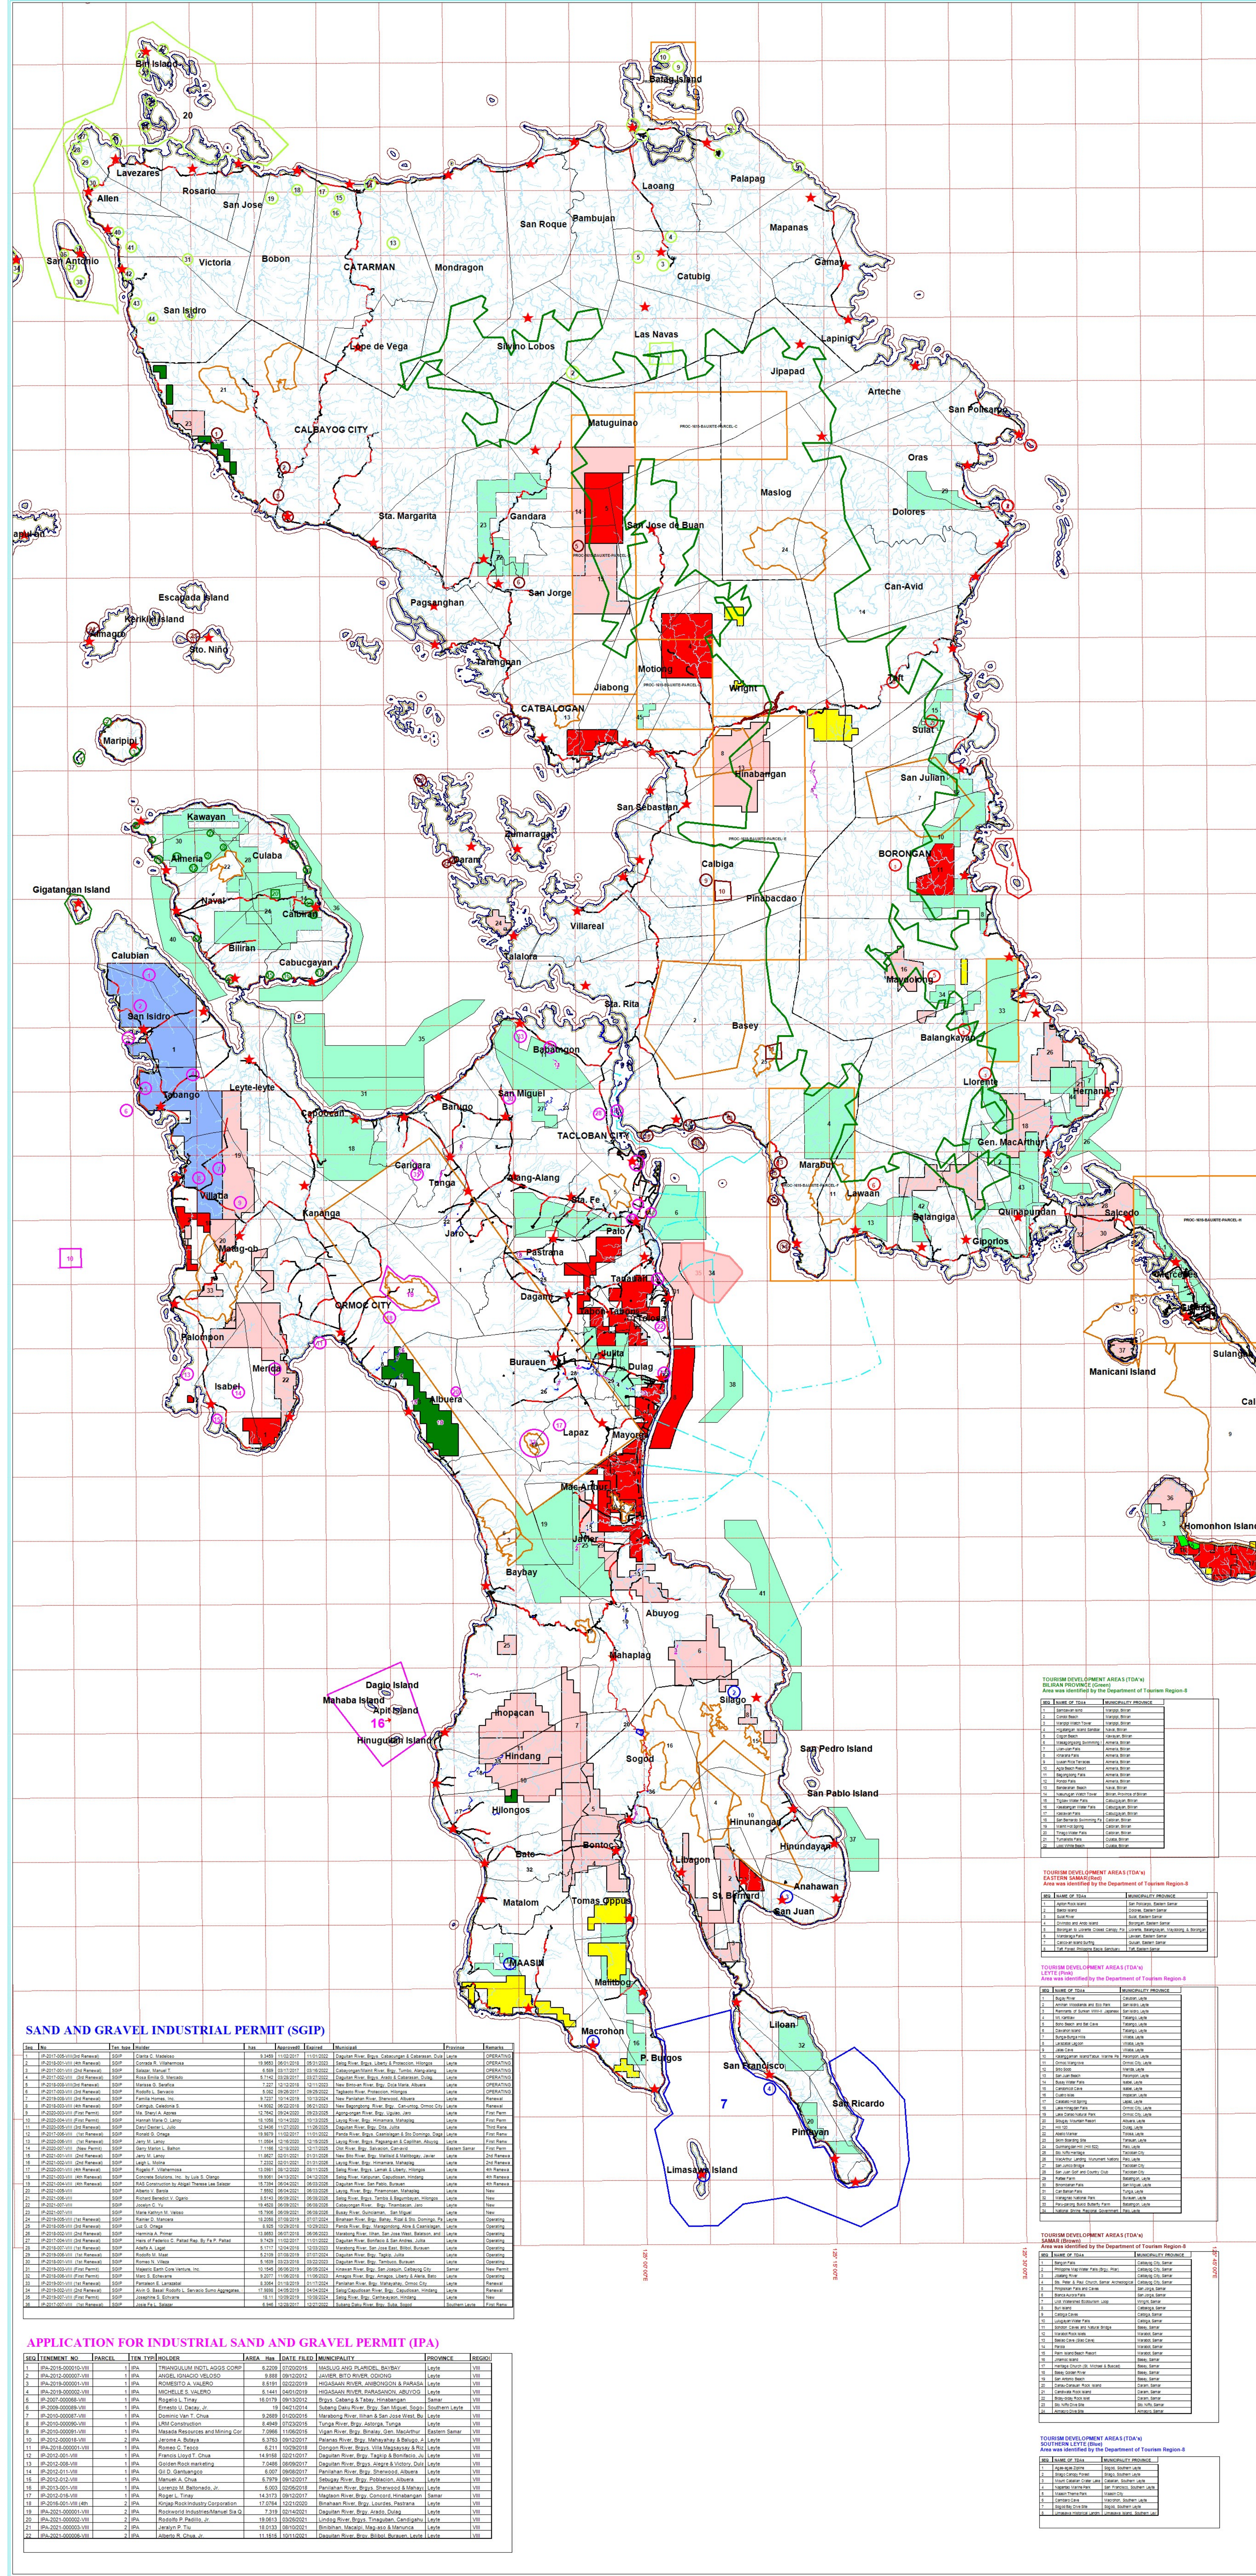

Spheroid: Clark 1866
Coordinate Reference System: Luzon-1911
Projection: Universal Transverse Mercator (UTM)
Horizontal Datum: 1911
Vertical Datum: Mean Sea Level

1. ### LEGEND:
- (18) MINERAL PRODUCTION SHARING AGREEMENT (MPSA)
  - (3) EXPLORATION PERMIT (EP)
  - (45) APPLICATION FOR MINERAL PRODUCTION SHARING AGREEMENT (APSA)
  - (1) APPLICATION FOR EXPLORATION PERMIT (EXPA)
  - (1) SPECIAL MINES PERMIT (SMP)
  - (36) SAND AND GRAVEL INDUSTRIAL PERMIT (SGIP)
  - (21) APPLICATION SAND AND GRAVEL INDUSTRIAL PERMIT (IPA)
  - UNDER PHILIPPINE MINING DEVELOPMENT CORP. (PMDC) EO No. 689, 12/27/2007
  - MUNICIPAL BOUNDARIES
  - MUNICIPALITY
  - PROVINCIAL BOUNDARIES
  - RESERVATIONS
  - RIVER
  - PROPOSED MAGNETITE SAND AND CHROMITE MINERAL RESERVATION
  - SAMAR ISLAND NATURAL PARK (SINIP)
  - WITH MONTION FOR RECONSIDERATION (MR)
3. ### TOURISM DEVELOPMENT AREA (TDA)
4. TDA, LEYTE
   - TDA, NORTHERN SAMAR
   - TDA, SOUTHERN LEYTE
   - TDA, SAMAR
   - TDA, EASTERN SAMAR
   - TDA, BILIRAN

MINERAL PRODUCTION SHARING AGREEMENT (MPSA)

SEQ. NO.	TENEMENT NO.	FRAC.	EXT.	HOLDER	AREA (HA)	DATE FILLED	DATE EXP. (M)	MUNICIPALITY	PROVINCE	COMMODITY
1	APPSA-000001-001	1	1	PHILIPPINE MINING DEVELOPMENT CORP. (PMDC)	1,000.00	11/11/2000	11/11/2010	Lavezares, Samar	Leyte	Copper, Iron, Gold
2	APPSA-000001-002	2	2	PHILIPPINE MINING DEVELOPMENT CORP. (PMDC)	1,000.00	11/11/2000	11/11/2010	Allen, Samar	Leyte	Copper, Iron, Gold
...	...	...	...	...	...	...	...	...	...	...

APPLICATION FOR MINERAL PRODUCTION SHARING AGREEMENT (APSA)

SEQ. NO.	TENEMENT NO.	FRAC.	EXT.	HOLDER	AREA (HA)	DATE FILLED	DATE EXP. (M)	MUNICIPALITY	PROVINCE	COMMODITY
1	APSA-000001-001	1	1	PHILIPPINE MINING DEVELOPMENT CORP. (PMDC)	1,000.00	11/11/2000	11/11/2010	Lavezares, Samar	Leyte	Copper, Iron, Gold
2	APSA-000001-002	2	2	PHILIPPINE MINING DEVELOPMENT CORP. (PMDC)	1,000.00	11/11/2000	11/11/2010	Allen, Samar	Leyte	Copper, Iron, Gold
...	...	...	...	...	...	...	...	...	...	...

SPECIAL MINES PERMIT (SMP)

SEQ. NO.	TENEMENT NO.	FRAC.	EXT.	HOLDER	AREA (HA)	DATE FILLED	DATE EXP. (M)	MUNICIPALITY	PROVINCE	COMMODITY
1	SMP-000001-001	1	1	PHILIPPINE MINING DEVELOPMENT CORP. (PMDC)	1,000.00	11/11/2000	11/11/2010	Lavezares, Samar	Leyte	Copper, Iron, Gold
2	SMP-000001-002	2	2	PHILIPPINE MINING DEVELOPMENT CORP. (PMDC)	1,000.00	11/11/2000	11/11/2010	Allen, Samar	Leyte	Copper, Iron, Gold
...	...	...	...	...	...	...	...	...	...	...

EXPLORATION PERMIT (EP)

SEQ. NO.	TENEMENT NO.	FRAC.	EXT.	HOLDER	AREA (HA)	DATE FILLED	DATE EXP. (M)	MUNICIPALITY	PROVINCE	COMMODITY
1	EP-000001-001	1	1	PHILIPPINE MINING DEVELOPMENT CORP. (PMDC)	1,000.00	11/11/2000	11/11/2010	Lavezares, Samar	Leyte	Copper, Iron, Gold
2	EP-000001-002	2	2	PHILIPPINE MINING DEVELOPMENT CORP. (PMDC)	1,000.00	11/11/2000	11/11/2010	Allen, Samar	Leyte	Copper, Iron, Gold
...	...	...	...	...	...	...	...	...	...	...

APPLICATION FOR EXPLORATION PERMIT (EXPA)

SEQ. NO.	TENEMENT NO.	FRAC.	EXT.	HOLDER	AREA (HA)	DATE FILLED	DATE EXP. (M)	MUNICIPALITY	PROVINCE	COMMODITY
1	EXPA-000001-001	1	1	PHILIPPINE MINING DEVELOPMENT CORP. (PMDC)	1,000.00	11/11/2000	11/11/2010	Lavezares, Samar	Leyte	Copper, Iron, Gold
2	EXPA-000001-002	2	2	PHILIPPINE MINING DEVELOPMENT CORP. (PMDC)	1,000.00	11/11/2000	11/11/2010	Allen, Samar	Leyte	Copper, Iron, Gold
...	...	...	...	...	...	...	...	...	...	...

APPLICATION FOR FINANCIAL OR TECHNICAL ASSISTANCE AGREEMENT (AFTAA)

SEQ. NO.	TENEMENT NO.	FRAC.	EXT.	HOLDER	AREA (HA)	DATE FILLED	DATE EXP. (M)	MUNICIPALITY	PROVINCE	COMMODITY
1	AFTAA-000001-001	1	1	PHILIPPINE MINING DEVELOPMENT CORP. (PMDC)	1,000.00	11/11/2000	11/11/2010	Lavezares, Samar	Leyte	Copper, Iron, Gold
2	AFTAA-000001-002	2	2	PHILIPPINE MINING DEVELOPMENT CORP. (PMDC)	1,000.00	11/11/2000	11/11/2010	Allen, Samar	Leyte	Copper, Iron, Gold
...	...	...	...	...	...	...	...	...	...	...